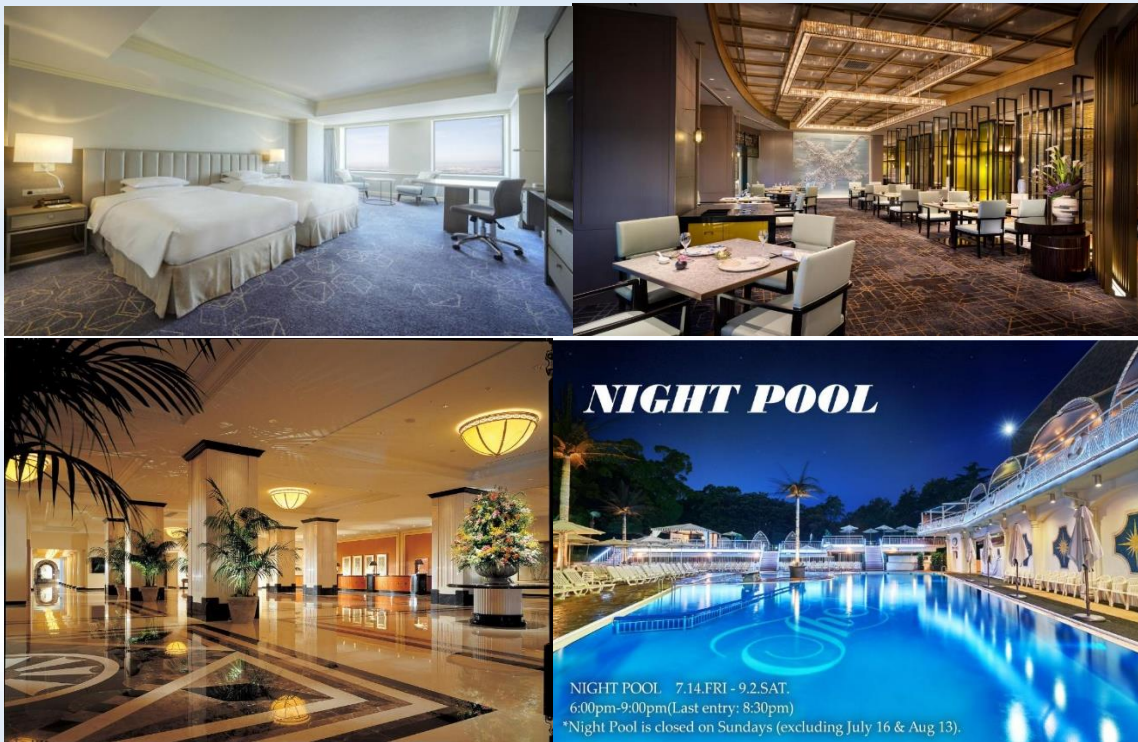

Hotel list for 02/05 Japan 16 days -cherry blossom : or similar

- 1] **【TOKYO Hotel New Otani Tokyo (Western style) Room size: 27.3 m² 5 ***** [4 nights]**
<https://www.newotani.co.jp/en/tokyo>
- 2] **【ODAWARA Hilton Odawara Resort & Spa (Western style) Room size: 27 m² 5***** 1 nights**
- 3] **TATESHINA】 Tateshina Tokyu Hotel or similar (Western style) Room size: 4**** 33 m²**
- 4] **【TAKAYAMA Hotel Associa Takayama Resort (Western style) Room size: 35 m² 4**** [1 night]**
<https://www.associa.com/tky/multi-lingual/?wovn=en>
- 5] **【NAGOYA】 Nagoya Marriott Associa Hotel (Western style) Room size: 38 m² 5***** [1 night]**
- 6] **【KYOTO】 Hotel Okura Kyoto (Western style) Room size: 37 m² 5***** 2 nights okura-**
<https://www.okura-nikko.com/japan/kyoto/hotel-okura-kyoto>
- 7] **【OSAKA】 Centara Grand Hotel Room size (Western style room) : 27 m² 5***** [3 nights]**