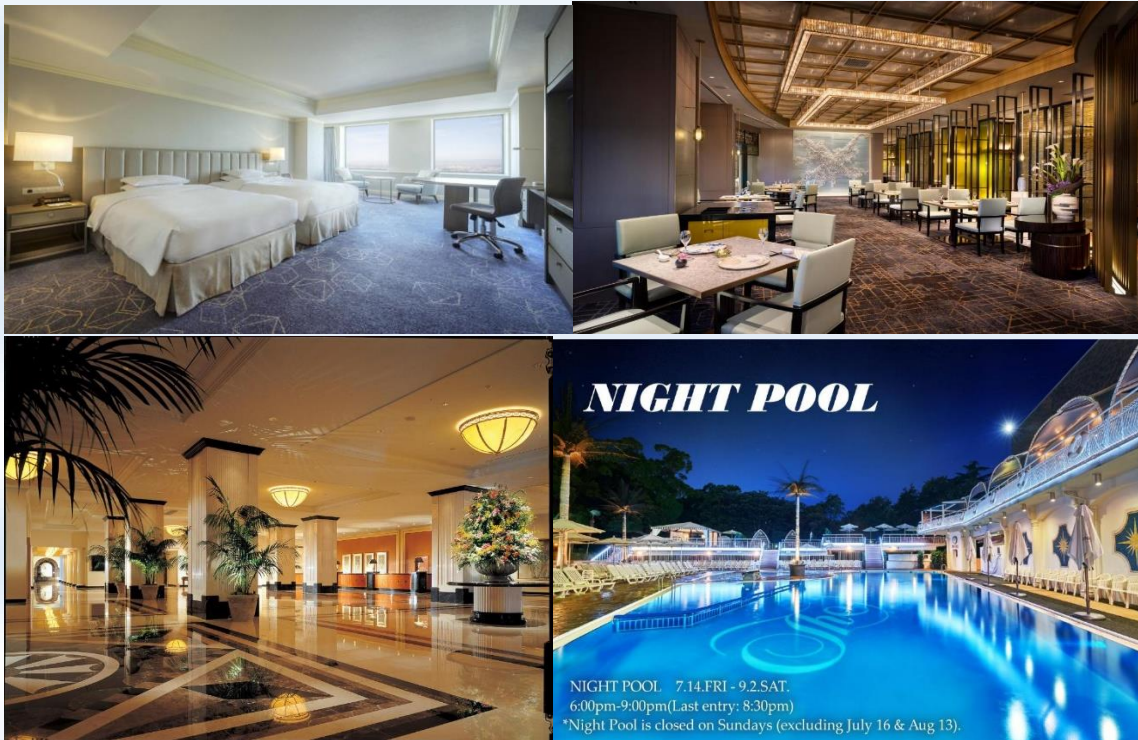

Hotel list for 14/03japan 16 days -cherry blossom : or similar

- 1] **【TOKYO】Hotel New Otani Tokyo (Western style) Room size: 27.3 m² 5***** [4 nights]**
<https://www.newotani.co.jp/en/tokyo>
- 2] **【ODAWARA】Hilton Odawara Resort & Spa (Western style) Room size: 27 m² 5***** 2 nights**
- 3] **【TAKAYAMA】Hotel Associa Takayama Resort (Western style) Room size: 35 m² 4**** [1 night]**
<https://www.associa.com/tky/multi-lingual/?wovn=en>
- 4] **【NAGOYA】Nagoya Marriott Associa Hotel (Western style) Room size: 38 m² 5***** [1 night]**
- 5] **【KYOTO】Hotel Okura Kyoto (Western style) Room size: 37 m² 5***** 2 nights okura-**
<https://www.okura-nikko.com/japan/kyoto/hotel-okura-kyoto>
- 6] **【OSAKA】Centara Grand Hotel Room size (Western style room) : 27 m² 5***** [3 nights]**