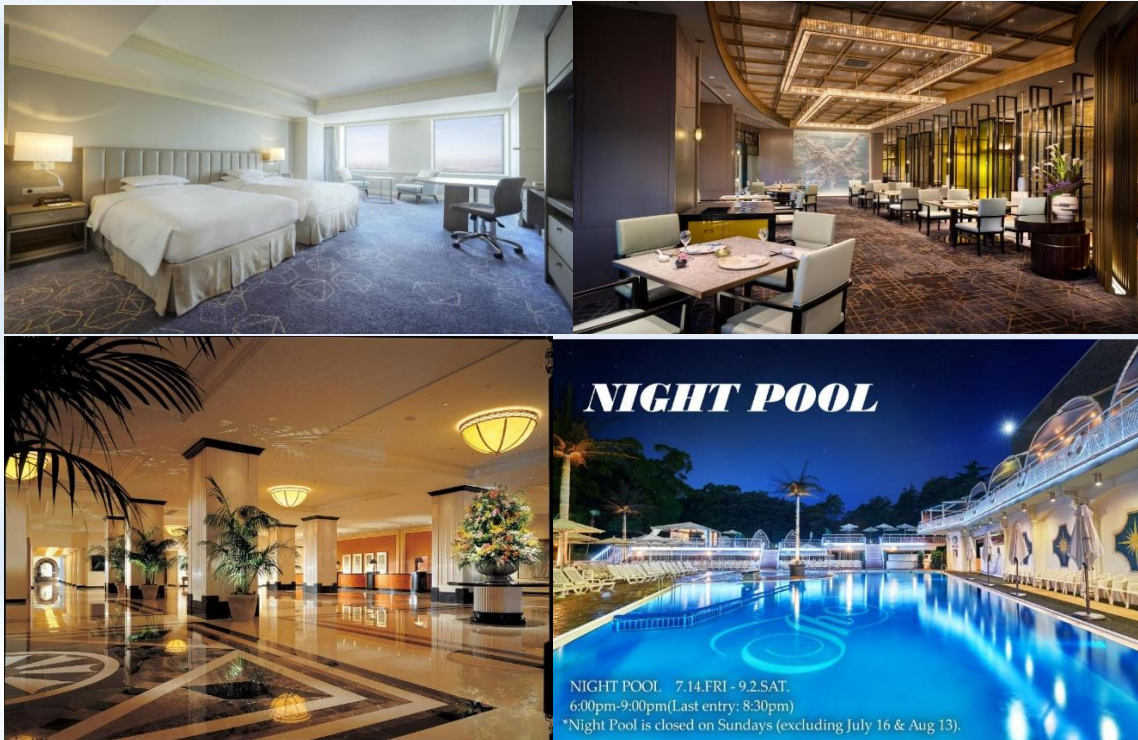

Hotel list for 04/04 Japan 16 days -cherry blossom : or similar

1] **【TOKYO】Hotel New Otani Tokyo (Western style) Room size: 27.3 m² 5***** [4 nights]**

<https://www.newotani.co.jp/en/tokyo>

2] **【ODAWARA】Hilton Odawara Resort & Spa (Western style) Room size: 27 m² 5***** 2 nights**

3] **【TAKAYAMA】Hotel Associa Takayama Resort (Western style) Room size: 35 m² 4**** [1 night]**

<https://www.associa.com/tky/multi-lingual/?wovn=en>

4] **【NAGOYA】Nagoya Marriott Associa Hotel (Western style) Room size: 38 m² 5***** [1 night]**

5] **【KYOTO】Hotel Okura Kyoto (Western style) Room size: 37 m² 5***** 2 nights okura-**

[/https://www.okura-nikko.com/japan/kyoto/hotel-okura-kyoto](https://www.okura-nikko.com/japan/kyoto/hotel-okura-kyoto)

6] **【OSAKA】Centara Grand Hotel Room size (Western style room) : 27 m² 5***** [3 nights]**